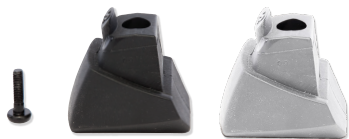

TOOLS

RUBBER BRAKE STOPPER

Available in Black markings or Gray non-markings.